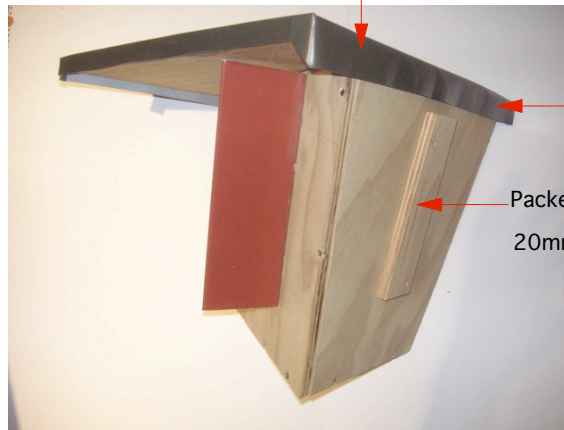

Scale

Date April 2011

Draw by
M Caballero

Dwg Page

Rev. by
S Collins

2 of 3

screw lid shut once installed

perch made of hardwood
or a small branch

attach roof flashing to plywood roof with sealant

35mm return

Packer position on back

20mm screws for attach packer to back

CUTTING LAYOUT
SIX BOXES PER SHEET OF PLYWOOD

Forest & Bird Society Central Otago - Lakes Branch	DESIGN BUILDING MAINTENANCE PROJECT MANAGEMENT 	Scale 1:9 
		Date April 2011
Project Mohua Predator Proof Nesting Box	www.BUILT4U.co.nz SHAUN COLLINS Phone: 03 443 1618 Fax: 03 443 1610 Mobile: 027 637 0319 Email: shaun@BUILT4U.co.nz PO Box 59 . Wanaka 9343. New Zealand	Draw by M Caballero Rev. by S Collins
		Dwg Page 3 of 3