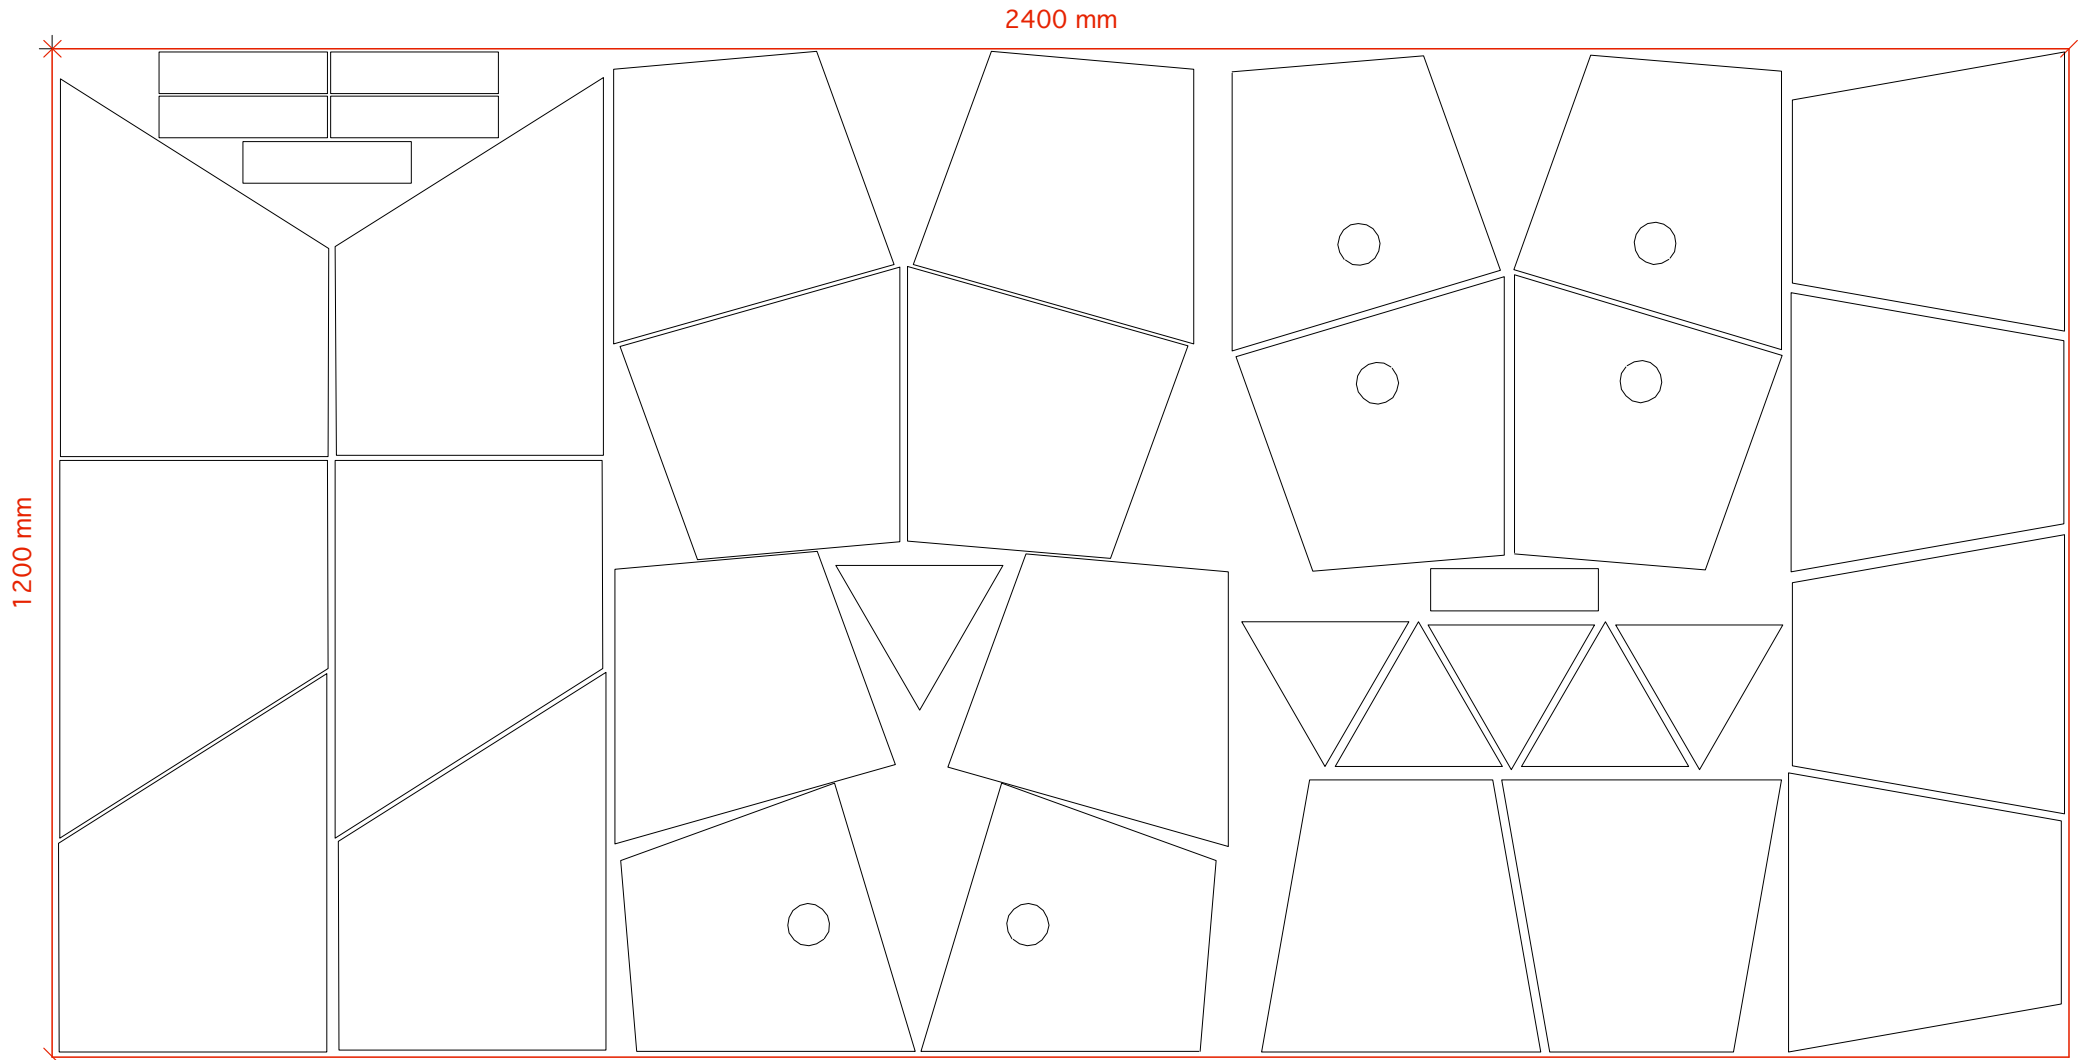

CUTTING LAYOUT
SIX BOXES PER SHEET OF PLYWOOD