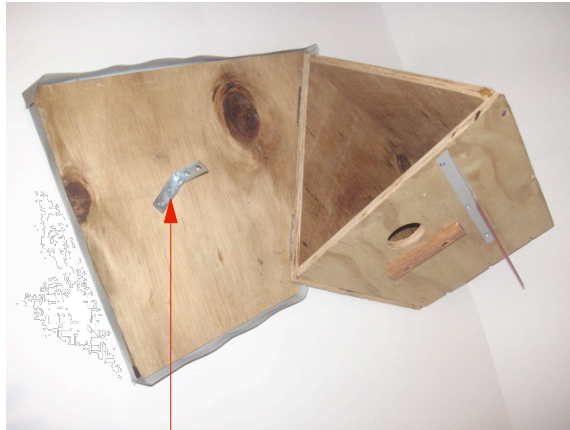

Materials

- 12mm CD grade H.3 plywood 1200mmx2400mm
- 2 2mmx65mm butt hinges fixed pin zinc
- 1 50mm right angle bracket zinc
- 20 Stainless steel square drive 8mmx35mm screws
- 18 Stainless steel 6mmx16mm screws
- 1 Stainless steel 10mmx100mm purlin screws
- 2 Stainless steel square drive 8mmx20mm screws
- Silaflex sealant
- 1 Colour steel 500mmx380mm Roof flashing colour karaka
- 1 Colour steel 20mmx80mm right angle 250mm long side flashing

Phone: 03 443 1618
Fax: 03 443 1610
Mobile: 027 637 0319
Email: shaun@BUILT4U.co.nz
PO Box 59, Wanaka 9343, New Zealand

Scale
1:5 0 40 70 100 mm

Date
April 2011

Draw by
M Caballero

Dwg Page

Rev. by
S Collins

1 of 3

**Note : All measurements
are exterior faces.**

16mm screws for hinges, angle bracket and side flashing

purlin screw

Forest & Bird
GIVING NATURE A VOICE

Forest & Bird Society
Central Otago - Lakes
Branch