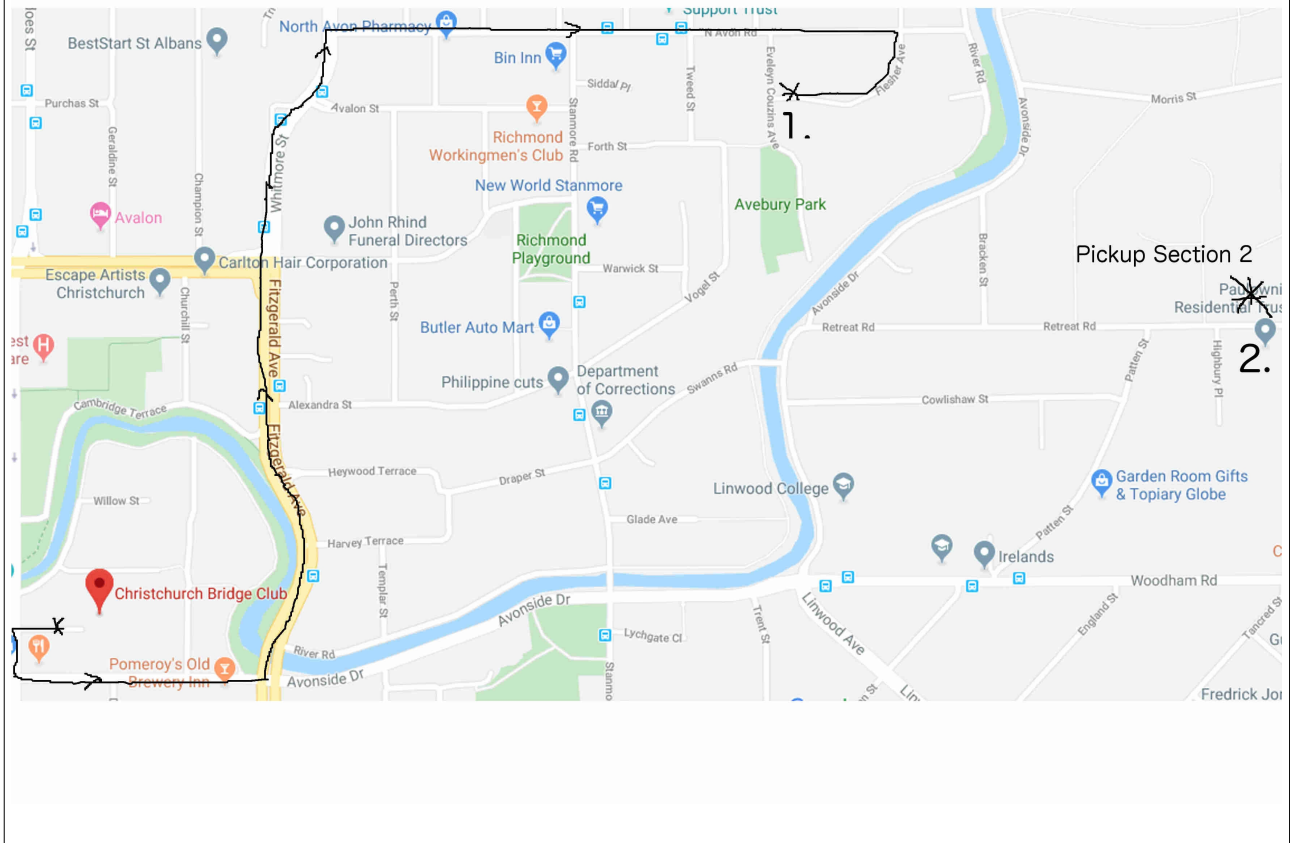

Bridge Club to Avebury House