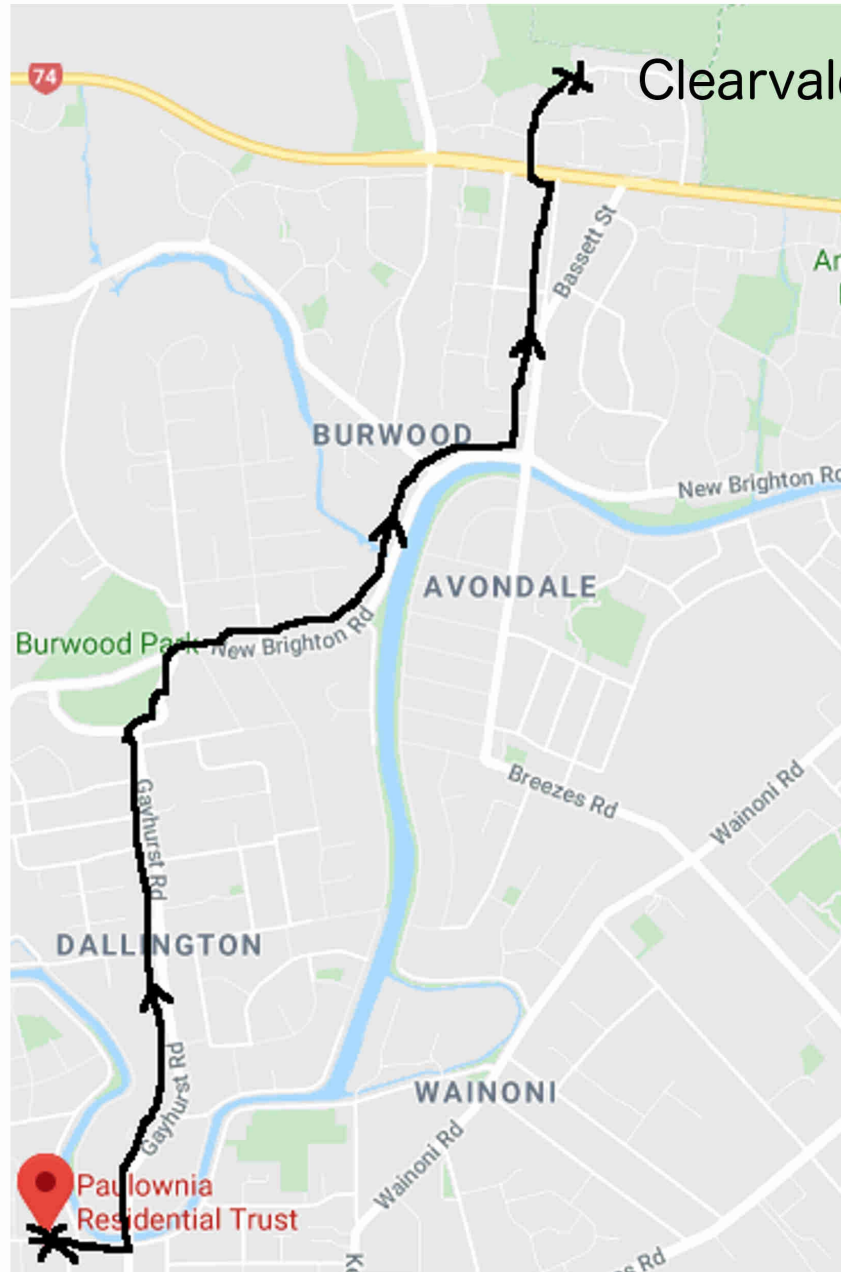

Silverdale Place to Clarevale Park

Section 2

Silverdale Place

2:30pm